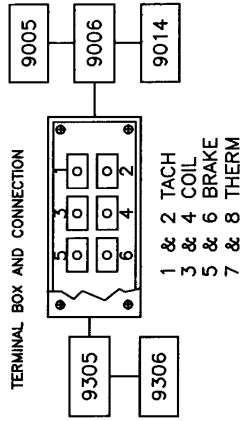

TORSPEG MODEL 132TCD-NEMA PARTS DIAGRAM

NOTES:

- NOT SHOWN:
- 3501, 03 DEBRIS COVERS
- 3324N INPUT ASSEMBLY
- 3115N OUTPUT FLANGE
- 3302, 03 TOTALLY ENCLOSED COVERS

TORSPEG
INTERNATIONAL INC.

132TCD CLUTCH UNIT - N.E.M.A.
BASIC UNIT - FOOT MOUNTED