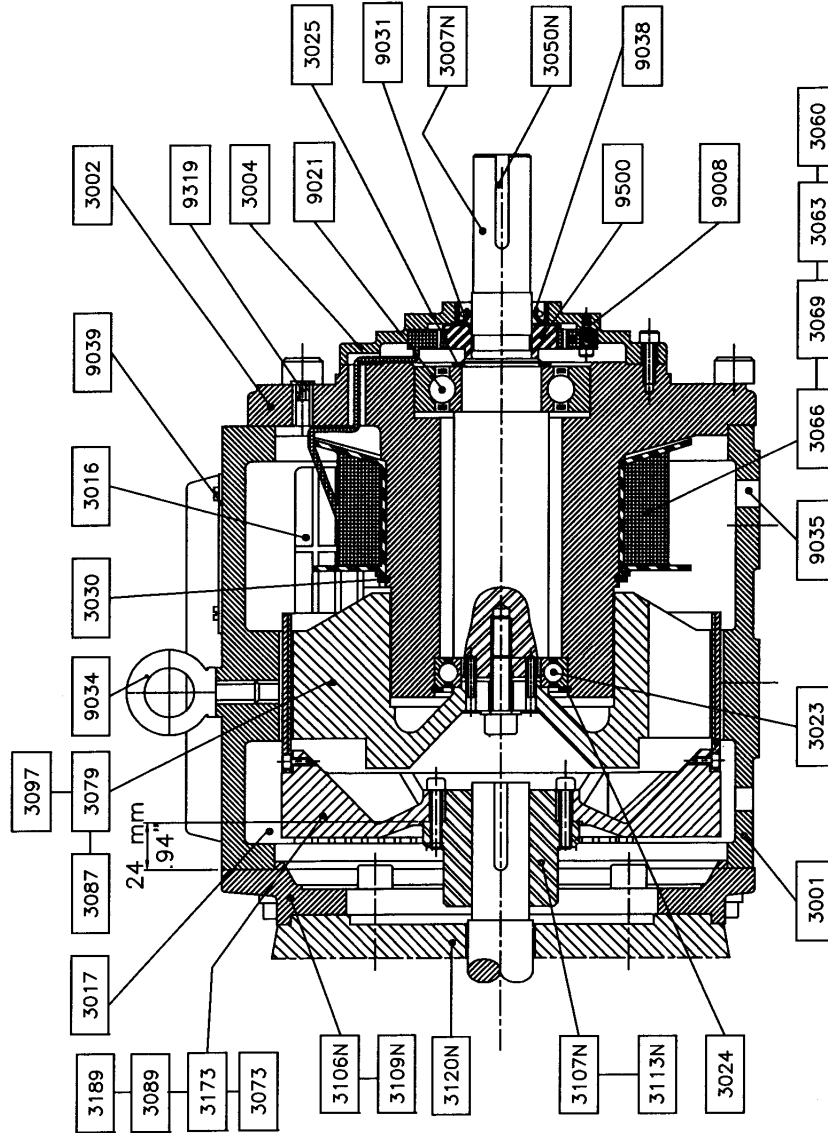

TORSPEG MODEL 132TCD-NEMA PARTS DIAGRAM

NOTES:

- NOT SHOWN:
- 3501, 03 DEBRIS COVERS
- 3324N INPUT ASSEMBLY
- 3115N OUTPUT FLANGE
- 3302, 03 TOTALLY ENCLOSED COVERS

TORSPEG
INTERNATIONAL INC.

132TCD CLUTCH UNIT - N.E.M.A.
BASIC UNIT - FOOT MOUNTED