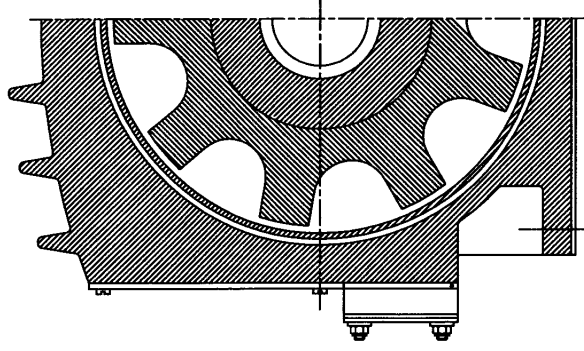

TORSPEG MODEL 132TCD-NEMA PARTS DIAGRAM

NOTES:

- NOT SHOWN:
- 3501, 03 DEBRIS COVERS
- 3324N INPUT ASSEMBLY
- 3115N OUTPUT FLANGE
- 3302, 03 TOTALLY ENCLOSED COVERS

TORSPEG
INTERNATIONAL INC.

132TCD CLUTCH UNIT - N.E.M.A.
BASIC UNIT - FOOT MOUNTED