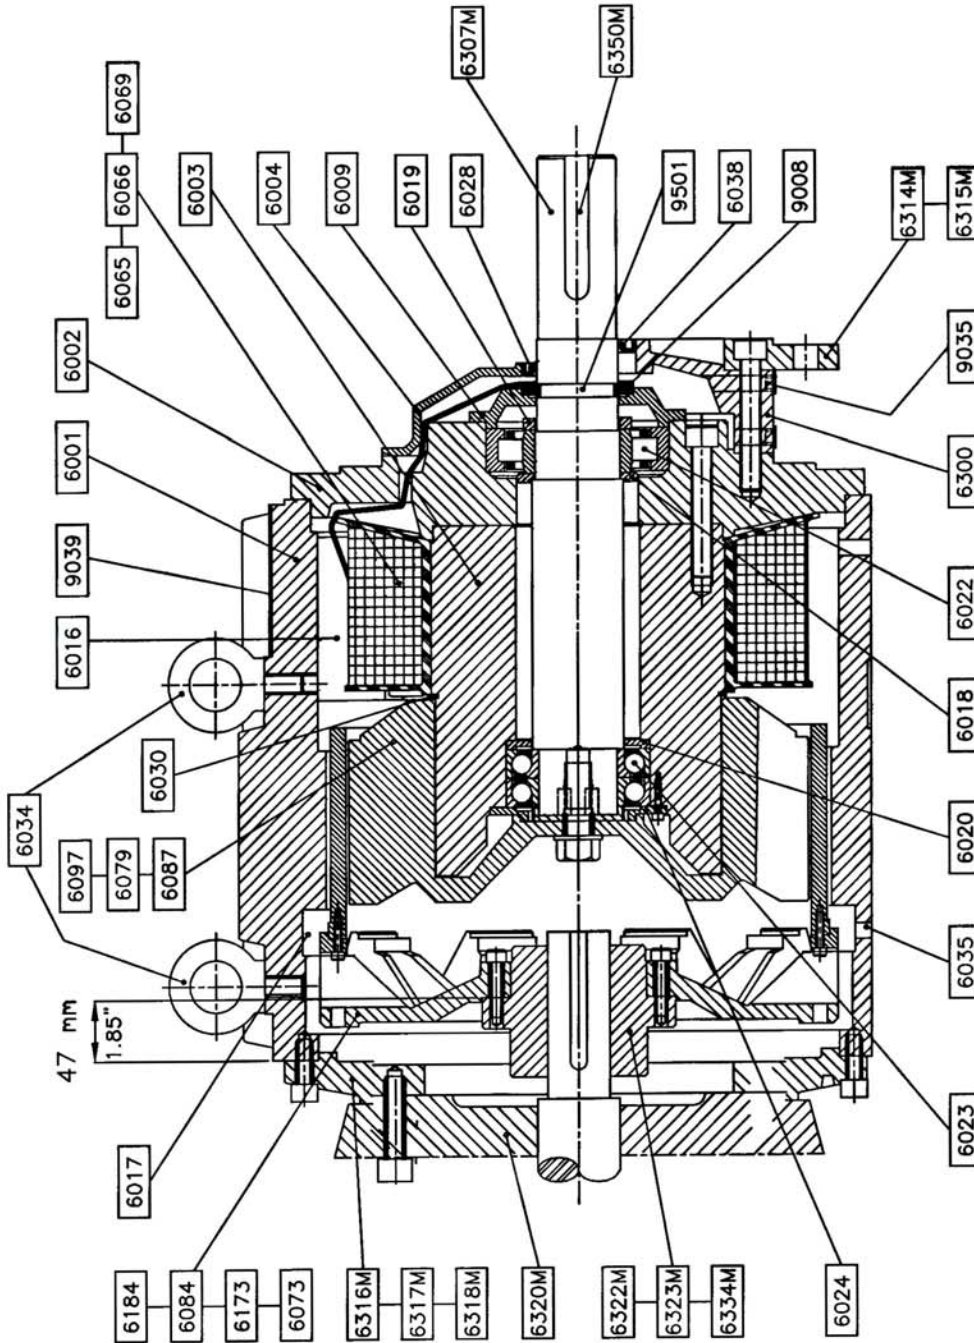

TORSPEC MODEL 225TCD-METRIC PARTS DIAGRAM

NOTES:
NOT SHOWN:

- 6325M INPUT ASSEMBLY
- 6302,03 TOTALLY ENCLOSED COVERS
- 6501, 02, 03, 04 DEBRIS COVERS

TORSPEC™
INTERNATIONAL INC.

225TCD CLUTCH UNIT — METRIC
BASIC UNIT — FOOT MOUNTED