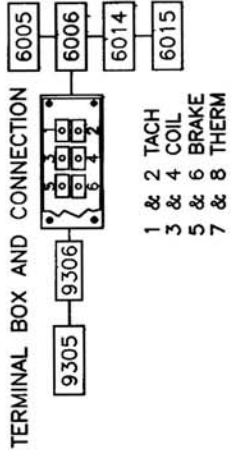

TORSPEC MODEL 225TCD-METRIC PARTS DIAGRAM

NOTES:
NOT SHOWN:

- 6325M INPUT ASSEMBLY
- 6302,03 TOTALLY ENCLOSED COVERS
- 6501, 02, 03, 04 DEBRIS COVERS

TORSPEC™
INTERNATIONAL INC.

225TCD CLUTCH UNIT — METRIC
BASIC UNIT — FOOT MOUNTED