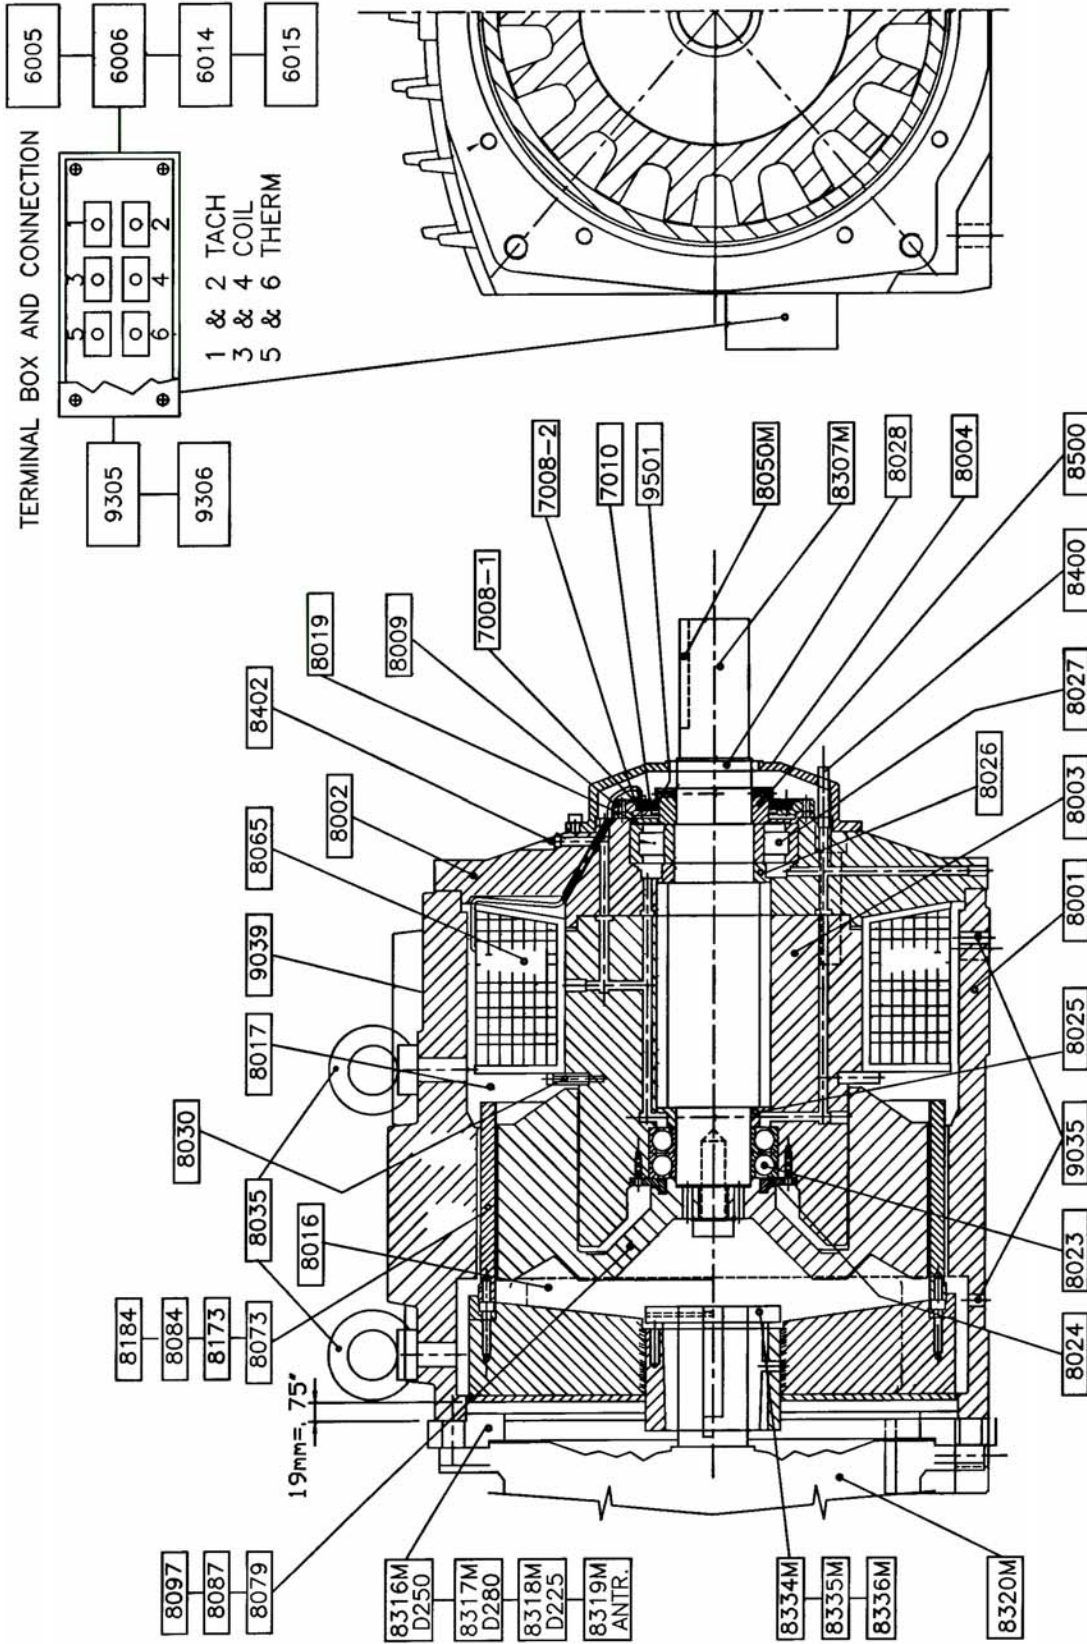

# TORSPEC MODEL 280TCD-METRIC PARTS DIAGRAM

<b>TORSPEC™</b> INTERNATIONAL INC.	280TCD CLUTCH UNIT - METRIC BASIC UNIT - FOOT MOUNTED	TCD280/280ASMAN   Oct./01   Rev# 2