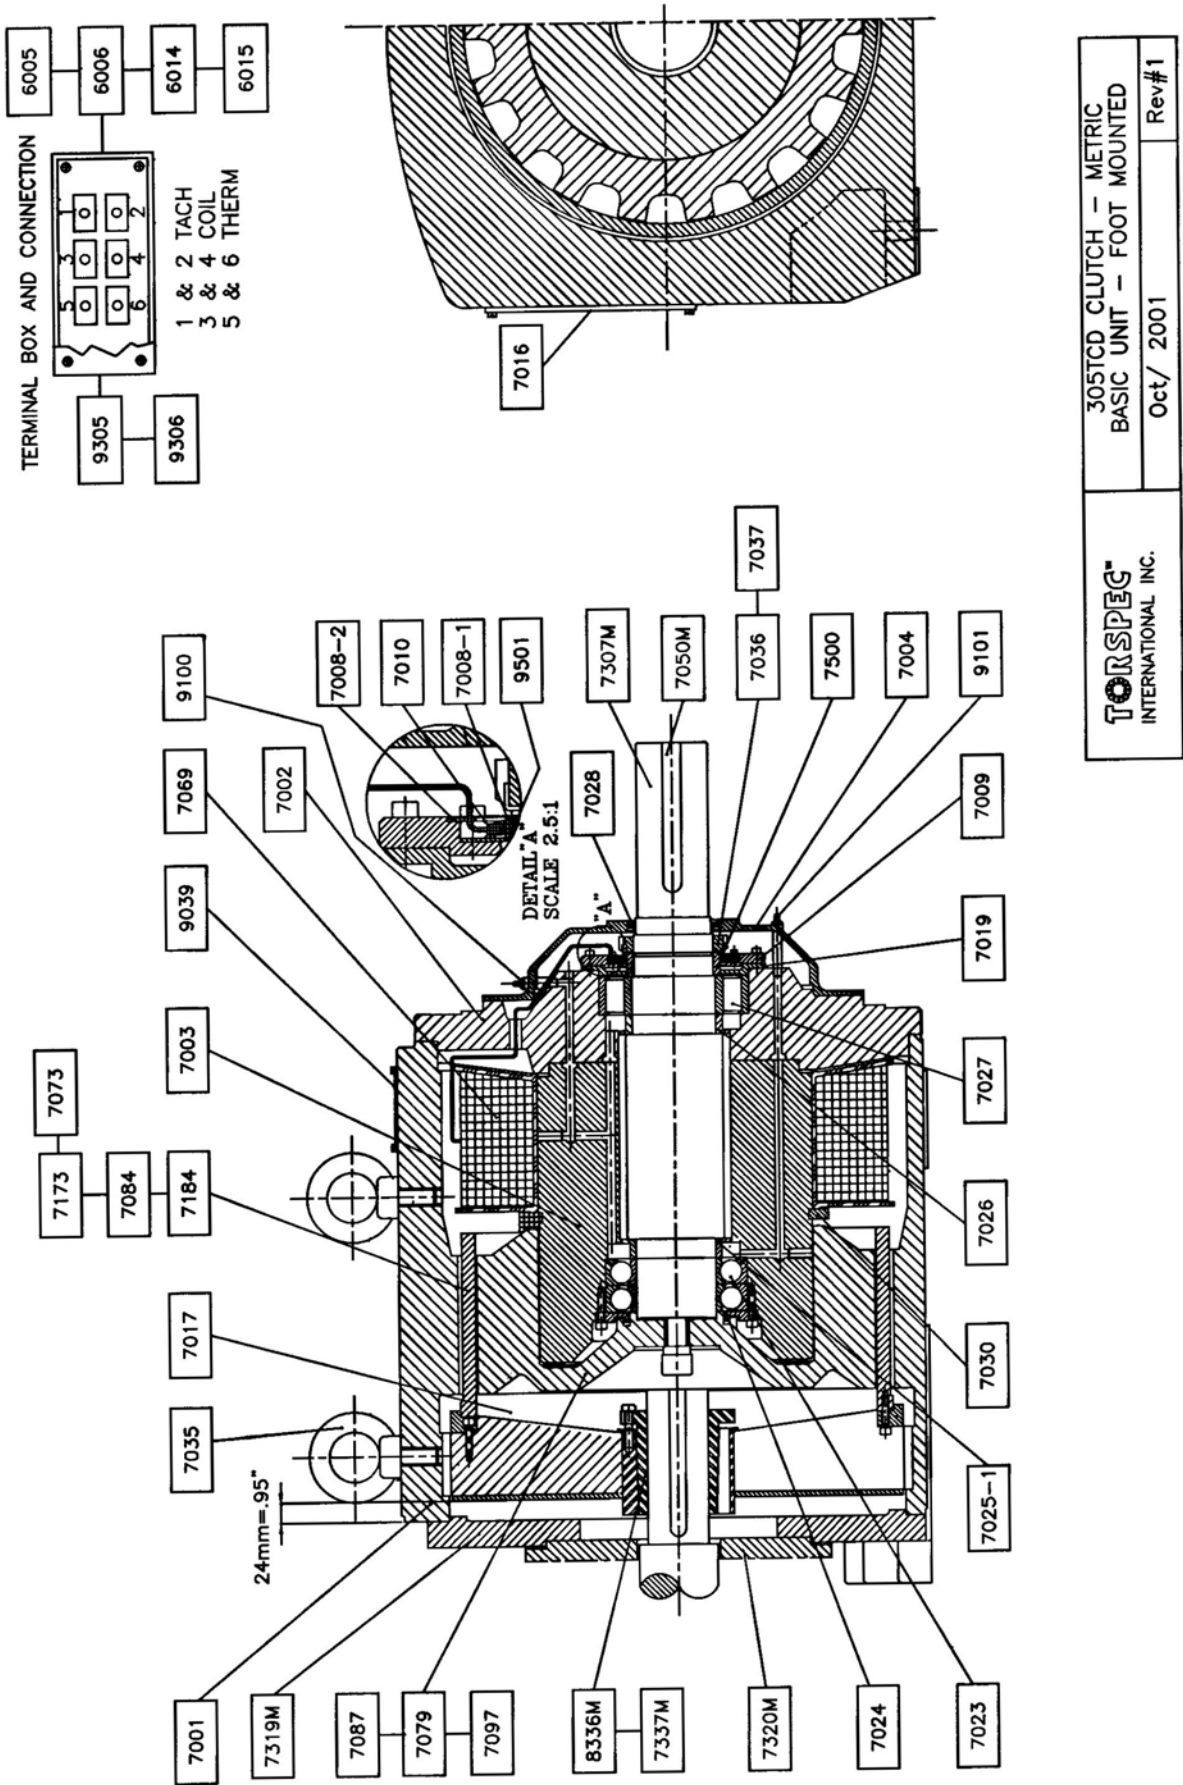

TORSPEC MODEL 305TCD-METRIC PARTS DIAGRAM

TORSPEC[®]
INTERNATIONAL INC.

305TCD CLUTCH - METRIC
BASIC UNIT - FOOT MOUNTED

Oct/ 2001 Rev#1